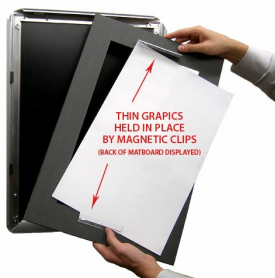

### Designer Snap Frames for Posters 20x24 (3" Wide Matboard)

FOR CURRENT PRICING, VISIT THE ID # LISTED ABOVE

3" VIEWABLE  
MATBOARD

#### Product Details

- 20x24 Aluminum Snap Frame with 3" Matboard Border
- Poster snap frames 20 x 24 ships **fully assembled**
- Quick-Changing, all 4 frame rails snap-open for easy poster changes
- Holds 20x24 poster or sign
- Snap Frame Profile: 1 1/4" Wide
- Narrow profile offers 11/16" overall off the wall depth
- Accepts printed material up to 1/16" thick
- (9) Aluminum snap frame finishes available
- .040 Backing Board: Thin, durable backer board provides rigidity for your poster
- .020 clear PETG overlay is included to protect your poster insert
- No Tools! All four frame sides snap-open easily by hand
- SwingSnap poster frames can mount either **Portrait or Landscape**
- Installs Easily: Punched holes in frame allow for easy surface mounting
- Hanging hardware (screws) are included

- All Snap Poster Frames Shipped **ASSEMBLED**
- Designer snap-open sign frames are for **INDOOR USE ONLY**

#### Matboards Create Numerous Benefits

- The 3" wide Mat Border provides an upscale touch to your 20 x 24 poster insert with greater impact.
- Re-Printing of smaller size inserts will have cost savings.
- You can change your Mat Border colors anytime, and create an entire new look for your interior.