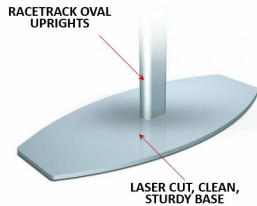

Super Large Format Portable Poster Stand Display | 48x72 Poster Sign Holder | Two Posts with Steel Bases

FOR CURRENT PRICING, VISIT THE ID # LISTED ABOVE

Product Details

- Double Post, Extra Large Poster Stand
- Designed with **heavy duty** extruded aluminum alloy frame
- Display 1 or 2 posters **48 x 72**
- **1/4"** TOP Slot Frame Opening: slide in insert
- **Frame profile overlaps poster by 3/8" all around**
- **Sign Frame Orientation: Vertical or Horizontal**
- Sturdy racetrack oval leg support design come with textured end caps
- Durable, double bolt upright to base connection
- Frame Bottom **24"** off the Floor for Poster Height **48"**
- Frame Bottom **12"** off the Floor for Poster Height **72"**
- **2 Metal Finishes: Matte Black and Satin Silver**
- Sign Holder Corners: Mitered
- Two **12 LBS steel bases** for sturdy support
- **Ships knock down, 8 minutes assembly time**
- Super Large Poster Display Stand 48"x72" Suitable for **Indoor Use**

Assembly is permanent.
Once assembled, display standing unit 48 x 72 cannot be disassembled

Model	Insert (Poster Size)	Insert (Viewable Area)	Overall Height (with Vertical Frame)	Overall Height (with Horizontal Frame)
TTRLPS4872	48" x 72"	47 1/4" x 71 1/4"	84"	72"