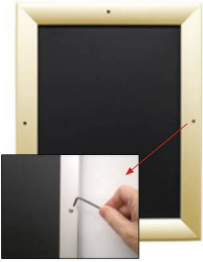

Extra Large Snap Frame 36x84 Ship UNASSEMBLED

- Aluminum snap-open displays are for **INDOOR** or ****OUTDOOR** use

**Make sure you laminate your insert material if going outdoors

**Poster Snap Frames are weather resistant...not water-proof

Ships Unassembled

- ALL snap frame sizes are cut to size, and prepped for easy assembly
- Takes minutes to assemble, Corner Key and Mounting Hardware Included
- Backing Board is rolled up and placed into box for shipping cost savings
- Clear Overlay is rolled up and placed into box for shipping cost savings

- ALL snap frame rail sizes 85" and larger will be **CUT in HALF** and

provided with a Straight Joiner Key to connect the two snap frame rails together.

This will create a seam in your snap frame rail where 2 or more pieces on one side of your frame will flip open.

The main reason for creating the seam is to reduce shipping costs. We will ship these chopped snap frame rails via common carrier ground service.

Each Frame Rail that is **CUT in HALF** will receive a **CENTERED** security screw

- We will ship any Length up to 144" in **FULL LENGTH** via Freight Carrier.

Please call us for your oversized snap frame dimensions to provide frame & freight costs

For Detailed Instructions on How to Assemble click on the Instruction Sheet ICON up above.

Custom Sizes & Shipping Options Available

- **Call to Customize Extra Large Security with Screw Snap Frames 36x84!**
- If you request a Snap Frame to be FULLY ASSEMBLED,