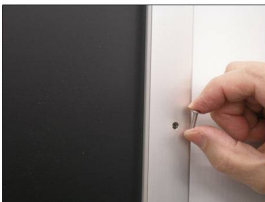

Extra Large Snap Frame 36x84 Ship UNASSEMBLED

- Aluminum snap-open displays are for **INDOOR** or ****OUTDOOR** use

**Make sure you laminate your insert material if going outdoors

**Poster Snap Frames are weather resistant...not water-proof

Ships Unassembled

- ALL snap frame sizes are cut to size, and prepped for easy assembly
- Takes minutes to assemble, Corner Key and Mounting Hardware Included
- Backing Board is rolled up and placed into box for shipping cost savings
- Clear Overlay is rolled up and placed into box for shipping cost savings

- ALL snap frame rail sizes 85" and larger will be **CUT in HALF** and

provided with a Straight Joiner Key to connect the two snap frame rails together.

This will create a seam in your snap frame rail where 2 or more pieces on one side of your frame will flip open.

The main reason for creating the seam is to reduce shipping costs. We will ship these chopped snap frame rails via common carrier ground service.

Each Frame Rail that is **CUT in HALF** will receive a **CENTERED** security screw

- We will ship any Length up to 144" in **FULL LENGTH** via Freight Carrier.

Please call us for your oversized snap frame dimensions to provide frame & freight costs

For Detailed Instructions on How to Assemble click on the Instruction Sheet ICON up above.

Custom Sizes & Shipping Options Available

- **Call to Customize Extra Large Security with Screw Snap Frames 36x84!**
- If you request a Snap Frame to be FULLY ASSEMBLED,