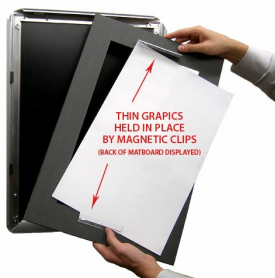

Designer Snap Frames for Posters 27x41 (3" Wide Matboard)

FOR CURRENT PRICING, VISIT THE ID # LISTED ABOVE

3" VIEWABLE
MATBOARD

Product Details

- 27x41 Aluminum Snap Frame with 3" Matboard Border
- Poster snap frames 27 x 41 ships **fully assembled**
- Quick-Changing, all 4 frame rails snap-open for easy poster changes
- Holds 27x41 poster or sign
- Snap Frame Profile: 1 1/4" Wide
- Narrow profile offers 11/16" overall off the wall depth
- Accepts printed material up to 1/16" thick
- (9) Aluminum snap frame finishes available
- .040 Backing Board: Thin, durable backer board provides rigidity for your poster
- .020 clear PETG overlay is included to protect your poster insert
- No Tools! All four frame sides snap-open easily by hand
- SwingSnap poster frames can mount either **Portrait or Landscape**
- Installs Easily: Punched holes in frame allow for easy surface mounting
- Hanging hardware (screws) are included

- All Snap Poster Frames Shipped **ASSEMBLED**
- Designer snap-open sign frames are for **INDOOR USE ONLY**

Matboards Create Numerous Benefits

- The 3" wide Mat Border provides an upscale touch to your 27 x 41 poster insert with greater impact.
- Re-Printing of smaller size inserts will have cost savings.
- You can change your Mat Border colors anytime, and create an entire new look for your interior.

Matboard Details

- 3" Viewable Mat Border
- Matboard Overlaps 27x41 Poster by 1" ALL AROUND
- (24) Beveled Matboard Colors Available
- Magnetic Clamps are placed onto the back of the Matboard

to secure your thin poster, graphic or image in place.