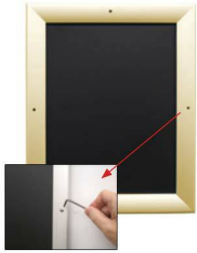

### 22 x 28 Poster Snap Frame SwingSnaps (with Security Screws)

FOR CURRENT PRICING, VISIT THE ID # LISTED ABOVE  
FREE SHIPPING

#### Product Details

**\*ALL 4 FRAME SIDES HAVE A SECURITY SCREW PLACED INTO THE CENTER OF EACH FRAME RAIL. THESE SCREWS SECURE THE SAFETY OF YOUR POSTING AND PREVENT ANY TAMPERING.**

- 22x28 Quick-Changing, all 4 frame rails snap-open for easy poster changes
- Fits 22 x 28 Posters
- Front Loading Frame for 22x28 posters and other signage
- Snap Frame Profile: 1 1/4" Wide
- Narrow profile offers 11/16" overall off the wall depth
- Accepts printed material up to 1/16" thick
- Viewable Area: Moulding overlaps poster insert by 3/8" all around
- (8) Aluminum snap frame finishes available
- .040 Backing Board: Thin, durable backer board provides rigidity for your poster
- .020 clear PETG overlay is included to protect your poster insert
- **Allen Wrench Tool is included to help remove and secure your inserts.**
- SwingSnap poster frames can mount either **Portrait or Landscape**
- Installs Easily: Punched holes in frame allow for easy surface mounting
- Hanging hardware is included

- Aluminum snap-open displays are for **INDOOR** or **\*\*OUTDOOR** use

**\*\*Make sure you laminate your insert material if going outdoors**

**\*\*Poster Snap Frames are weather resistant...not water-proof**