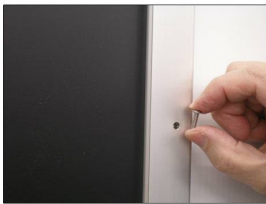

#### Product Details

**\*ALL 4 FRAME SIDES HAVE A SECURITY SCREW PLACED INTO THE CENTER OF EACH FRAME RAIL. THESE SCREWS SECURE THE SAFETY OF YOUR POSTING AND PREVENT ANY TAMPERING.**

- 22x28 Quick-Changing, all 4 frame rails snap-open for easy poster changes
- Fits 22 x 28 Posters
- Front Loading Frame for 22x28 posters and other signage
- Snap Frame Profile: 1 1/4" Wide
- Narrow profile offers 11/16" overall off the wall depth
- Accepts printed material up to 1/16" thick
- Viewable Area: Moulding overlaps poster insert by 3/8" all around
- (8) Aluminum snap frame finishes available
- .040 Backing Board: Thin, durable backer board provides rigidity for your poster
- .020 clear PETG overlay is included to protect your poster insert
- **Allen Wrench Tool is included to help remove and secure your inserts.**
- SwingSnap poster frames can mount either **Portrait or Landscape**
- Installs Easily: Punched holes in frame allow for easy surface mounting
- Hanging hardware is included

- Aluminum snap-open displays are for **INDOOR** or **\*\*OUTDOOR** use

**\*\*Make sure you laminate your insert material if going outdoors**

**\*\*Poster Snap Frames are weather resistant...not water-proof**

#### Customize your Snap Frames

- **Call to customize Security Screw Poster Snap Frames!**

Model	Insert Size	Overall Size	Viewable Area	Ships Via	Shipping Wt	How is Frame Shipped?
SSMCSS-2228	22" x 28"	23 3/4" x 29 3/4"	21 1/4" x 27 1/4"	UPS	12	Assembled