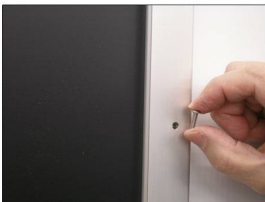

Extra Large Snap Frame 72x84 Ship UNASSEMBLED

- Aluminum snap-open displays are for **INDOOR** or ****OUTDOOR** use

**Make sure you laminate your insert material if going outdoors
**Poster Snap Frames are weather resistant...not water-proof

Ships Unassembled

- ALL snap frame sizes are cut to size, and prepped for easy assembly
- Takes minutes to assemble, Corner Key and Mounting Hardware Included

- ALL snap frame rail sizes 85" and larger will be **CUT in HALF** and

provided with a Straight Joiner Key to connect the two snap frame rails together.

This will create a seam in your snap frame rail where 2 or more pieces on one side of your frame will flip open.

The main reason for creating the seam is to reduce shipping costs. We will ship these chopped snap frame rails via common carrier ground service.

Each Frame Rail that is **CUT in HALF** will receive a **CENTERED** security screw

- We will ship any Length up to 144" in **FULL LENGTH** via Freight Carrier.

Please call us for your oversized snap frame dimensions to provide frame & freight costs

For Detailed Instructions on How to Assemble click on the Instruction Sheet ICON up above.

Custom Sizes & Shipping Options Available

- **Call to Customize Extra Large Security with Screw Snap Frames 72x84!**
- If you request a Snap Frame to be FULLY ASSEMBLED,

please call for a shipping quote.

- Call us to quote out snap frames sizes up to 144" x 144" (12 FEET x 12 FEET)