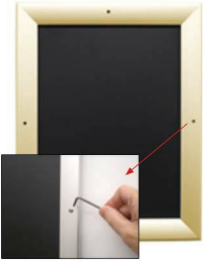

Extra Large Snap Frame 72x84 Ship UNASSEMBLED

- Aluminum snap-open displays are for **INDOOR** or ****OUTDOOR** use

**Make sure you laminate your insert material if going outdoors
**Poster Snap Frames are weather resistant...not water-proof

Ships Unassembled

- ALL snap frame sizes are cut to size, and prepped for easy assembly
- Takes minutes to assemble, Corner Key and Mounting Hardware Included

- ALL snap frame rail sizes 85" and larger will be **CUT in HALF** and

provided with a Straight Joiner Key to connect the two snap frame rails together.

This will create a seam in your snap frame rail where 2 or more pieces on one side of your frame will flip open.

The main reason for creating the seam is to reduce shipping costs. We will ship these chopped snap frame rails via common carrier ground service.

Each Frame Rail that is **CUT in HALF** will receive a **CENTERED** security screw

- We will ship any Length up to 144" in **FULL LENGTH** via Freight Carrier.

Please call us for your oversized snap frame dimensions to provide frame & freight costs

For Detailed Instructions on How to Assemble click on the Instruction Sheet ICON up above.

Custom Sizes & Shipping Options Available

- **Call to Customize Extra Large Security with Screw Snap Frames 72x84!**
- If you request a Snap Frame to be FULLY ASSEMBLED,

please call for a shipping quote.

- Call us to quote out snap frames sizes up to 144" x 144" (12 FEET x 12 FEET)