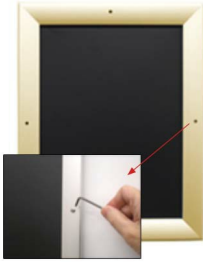

EXTRA-DEEP 17x23 Poster Snap Frames with Security Screws (for MOUNTED GRAPHICS)

FOR CURRENT PRICING, VISIT THE ID # LISTED ABOVE
FREE SHIPPING

For Mounted Posters

Product Details

***ALL 4 FRAME SIDES HAVE A SECURITY SCREW PLACED INTO THE CENTER OF EACH FRAME RAIL. THESE SCREWS SECURE THE SAFETY OF YOUR 17x23 POSTING AND PREVENT ANY TAMPERING.**

- Snap Lock Poster Frames with Security Screws + Allen Key Tool
- **Fits Posters 17x23**
- Wall Mount Poster Display Frames and Sign Holders
- Quick-Changing, **all 4 frame rails snap-open for easy poster changes**
- Front Loading Frame for posters and other signage
- Snap Frame Profile: 1 1/4" Wide
- Narrow profile offers 1" overall off the wall depth
- **Accepts 2 Printed Thicknesses: 3/8" & 1/2"**
- Viewable Area: Moulding overlaps poster insert by 3/8" all around
- **(9) Aluminum snap frame finishes available**
- **1/2" Silver Aluminum bottom frame rail is exposed from side view**

for all frame colors selected

- .040 Backing Board: Thin, durable backer board for 3/8" thick poster only
- .020 clear PETG overlay is included to protect thick poster insert (3/8" Only)
- **Allen Wrench Tool is included to help remove and secure your inserts**
- SwingSnap poster frames can mount either **Portrait or Landscape**
- Installs Easily: Punched holes in frame allow for easy surface mounting
- Hanging hardware included