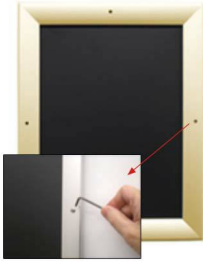

EXTRA-DEEP 17x23 Poster Snap Frames with Security Screws (for MOUNTED GRAPHICS)

FOR CURRENT PRICING, VISIT THE ID # LISTED ABOVE
FREE SHIPPING

Product Details

***ALL 4 FRAME SIDES HAVE A SECURITY SCREW PLACED INTO THE CENTER OF EACH FRAME RAIL. THESE SCREWS SECURE THE SAFETY OF YOUR 17x23 POSTING AND PREVENT ANY TAMPERING.**

- Snap Lock Poster Frames with Security Screws + Allen Key Tool
- **Fits Posters 17x23**
- Wall Mount Poster Display Frames and Sign Holders
- Quick-Changing, **all 4 frame rails snap-open for easy poster changes**
- Front Loading Frame for posters and other signage
- Snap Frame Profile: 1 1/4" Wide
- Narrow profile offers 1" overall off the wall depth
- **Accepts 2 Printed Thicknesses: 3/8" & 1/2"**
- Viewable Area: Moulding overlaps poster insert by 3/8" all around
- **(9) Aluminum snap frame finishes available**
- **1/2" Silver Aluminum bottom frame rail is exposed from side view**

for all frame colors selected

- .040 Backing Board: Thin, durable backer board for 3/8" thick poster only
- .020 clear PETG overlay is included to protect thick poster insert (3/8" Only)
- **Allen Wrench Tool is included to help remove and secure your inserts**
- SwingSnap poster frames can mount either **Portrait or Landscape**
- Installs Easily: Punched holes in frame allow for easy surface mounting
- Hanging hardware included