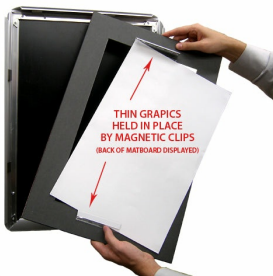

Designer Snap Frames for Posters 24x36 (3" Wide Matboard)

FOR CURRENT PRICING, VISIT THE ID # LISTED ABOVE

3" VIEWABLE
MATBOARD

Product Details

- 24x36 Aluminum Snap Frame with 3" Matboard Border
- Poster snap frames 24 x 36 ships **fully assembled**
- Quick-Changing, all 4 frame rails snap-open for easy poster changes
- Holds 24x36 poster or sign
- Snap Frame Profile: 1 1/4" Wide
- Narrow profile offers 11/16" overall off the wall depth
- Accepts printed material up to 1/16" thick
- (9) Aluminum snap frame finishes available
- .040 Backing Board: Thin, durable backer board provides rigidity for your poster
- .020 clear PETG overlay is included to protect your poster insert
- No Tools! All four frame sides snap-open easily by hand
- SwingSnap poster frames can mount either **Portrait or Landscape**
- Installs Easily: Punched holes in frame allow for easy surface mounting
- Hanging hardware (screws) are included

- All Snap Poster Frames Shipped **ASSEMBLED**
- Designer snap-open sign frames are for **INDOOR USE ONLY**

Matboards Create Numerous Benefits

- The 3" wide Mat Border provides an upscale touch to your 11 x 17 poster insert with greater impact.
- Re-Printing of smaller size inserts will have cost savings.
- You can change your Mat Border colors anytime, and create an entire new look for your interior.