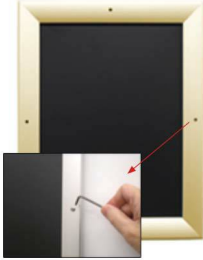

### EXTRA LARGE - EXTRA DEEP 96x96 Poster Snap Frames with Security Screws (for MOUNTED GRAPHICS)

FOR CURRENT PRICING, VISIT THE ID # LISTED ABOVE  
FREE SHIPPING

#### Product Details

**\*ALL 4 FRAME SIDES HAVE A SECURITY SCREW PLACED INTO THE CENTER OF EACH FRAME RAIL. THESE SCREWS SECURE THE SAFETY OF YOUR 96 x 96 POSTING AND PREVENT ANY TAMPERING.**

- Extra Large Security Snap Frames for **96x96 Mounted Graphics**
- Quick-Changing, all 4 frame rails snap-open for easy poster changes
- Front Loading Frame for 96x96 posters and other signage
- Snap Frame Profile: 1 1/4" Wide
- **Narrow profile offers 1" overall off the wall depth**
- **Accepts 2 Printed Thicknesses: 3/8" & 1/2"**
- Viewable Area: Moulding overlaps poster insert by 3/8" all around
- **(8) Aluminum snap frame finishes available**
- **1/2" Silver bottom frame rail is exposed from side view for all frame**

#### colors selected

- **Allen Wrench Tool is included to remove and secure your inserts**
- SwingSnap poster frames can mount either **Portrait or Landscape**
- Installs Easily: Punched holes in frame allow for easy surface mounting
- Hanging hardware (screws) included