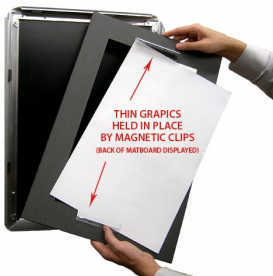

Designer Snap Frames for Posters 18x24 (3" Wide Matboard)

FOR CURRENT PRICING, VISIT THE ID # LISTED ABOVE

3" VIEWABLE
MATBOARD

Product Details

- 18x24 Aluminum Snap Frame with 3" Matboard Border
- Poster snap frames 18 x 24 ships **fully assembled**
- Quick-Changing, all 4 frame rails snap-open for easy poster changes
- Holds 18x24 poster or sign
- Snap Frame Profile: 1 1/4" Wide
- Narrow profile offers 11/16" overall off the wall depth
- Accepts printed material up to 1/16" thick
- (9) Aluminum snap frame finishes available
- .040 Backing Board: Thin, durable backer board provides rigidity for your poster
- .020 clear PETG overlay is included to protect your poster insert
- No Tools! All four frame sides snap-open easily by hand
- SwingSnap poster frames can mount either **Portrait or Landscape**
- Installs Easily: Punched holes in frame allow for easy surface mounting
- Hanging hardware (screws) are included

- All Snap Poster Frames Shipped **ASSEMBLED**
- Designer snap-open sign frames are for **INDOOR USE ONLY**

Matboards Create Numerous Benefits

- The 3" wide Mat Border provides an upscale touch to your 18 x 24 poster insert with greater impact.
- Re-Printing of smaller size inserts will have cost savings.
- You can change your Mat Border colors anytime, and create an entire new look for your interior.

Matboard Details

- 3" Viewable Mat Border
- Matboard Overlaps 18x24 Poster by 1" ALL AROUND
- (24) Beveled Matboard Colors Available
- Magnetic Clamps are placed onto the back of the Matboard

to secure your thin poster, graphic or image in place.