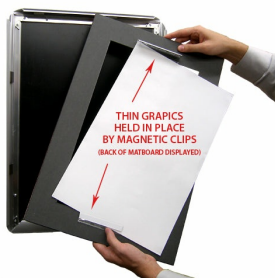

Designer Snap Frames for Posters 17x22 (3" Wide Matboard)

FOR CURRENT PRICING, VISIT THE ID # LISTED ABOVE

3" VIEWABLE
MATBOARD

Product Details

- 17x22 Aluminum Snap Frame with 3" Matboard Border
- Poster snap frames 17 x 22 ships **fully assembled**
- Quick-Changing, all 4 frame rails snap-open for easy poster changes
- Holds 17x22 poster or sign
- Snap Frame Profile: 1 1/4" Wide
- Narrow profile offers 11/16" overall off the wall depth
- Accepts printed material up to 1/16" thick
- (9) Aluminum snap frame finishes available
- .040 Backing Board: Thin, durable backer board provides rigidity for your poster
- .020 clear PETG overlay is included to protect your poster insert
- No Tools! All four frame sides snap-open easily by hand
- SwingSnap poster frames can mount either **Portrait or Landscape**
- Installs Easily: Punched holes in frame allow for easy surface mounting
- Hanging hardware (screws) are included

- All Snap Poster Frames Shipped **ASSEMBLED**
- Designer snap-open sign frames are for **INDOOR USE ONLY**

Matboards Create Numerous Benefits

- The 3" wide Mat Border provides an upscale touch to your 17 x 22 poster insert with greater impact.
- Re-Printing of smaller size inserts will have cost savings.
- You can change your Mat Border colors anytime, and create an entire new look for your interior.

Matboard Details

- 3" Viewable Mat Border
- Matboard Overlaps 17x22 Poster by 1" ALL AROUND
- (24) Beveled Matboard Colors Available
- Magnetic Clamps are placed onto the back of the Matboard

to secure your thin poster, graphic or image in place.