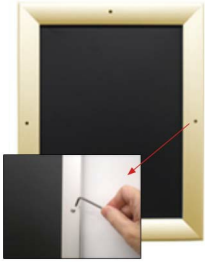

for all frame colors selected

- .040 Backing Board: Thin, durable backer board for 3/8" thick poster only
- .020 clear PETG overlay is included to protect thick poster insert (3/8" Only)
- **Allen Wrench Tool is included to help remove and secure your inserts.**
- SwingSnap poster frames can mount either **Portrait or Landscape**
- Installs Easily: Punched holes in frame allow for easy surface mounting
- Hanging hardware included

- Aluminum snap-open displays are for **INDOOR** or ****OUTDOOR** use

**Make sure you laminate your insert material if going outdoors

**Poster Snap Frames are weather resistant...not water-proof

Mounted Graphic Details

3/8" Mounted Graphic Insert

All frames will include a .040 Black Backer Board

All frames will include a .020 Clear Overlay

1/2" MAX Mounted Graphic Insert

.040 Black Backer Board **NOT INCLUDED** (can not fit)

.020 Clear Overlay **NOT INCLUDED** (can not fit)

Customize your Snap Frames

- **Customize Security Screw Extra Deep Poster Snap Frames 8 x 10!**
- If you request a larger size Snap Frame FULLY ASSEMBLED,

please call for a shipping quote.