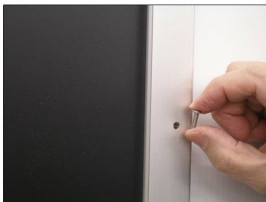

Extra Large Snap Frame 60x84 Ship UNASSEMBLED

- Aluminum snap-open displays are for **INDOOR** or ****OUTDOOR** use

**Make sure you laminate your insert material if going outdoors
**Poster Snap Frames are weather resistant...not water-proof

Ships Unassembled

- ALL snap frame sizes are cut to size, and prepped for easy assembly
- Takes minutes to assemble, Corner Key and Mounting Hardware Included

- ALL snap frame rail sizes 85" and larger will be **CUT in HALF** and

provided with a Straight Joiner Key to connect the two snap frame rails together.

This will create a seam in your snap frame rail where 2 or more pieces on one side of your frame will flip open.

The main reason for creating the seam is to reduce shipping costs. We will ship these chopped snap frame rails via common carrier ground service.

Each Frame Rail that is **CUT in HALF** will receive a **CENTERED** security screw

- We will ship any Length up to 144" in **FULL LENGTH** via Freight Carrier.

Please call us for your oversized snap frame dimensions to provide frame & freight costs

For Detailed Instructions on How to Assemble click on the Instruction Sheet ICON up above.

Custom Sizes & Shipping Options Available

- **Call to Customize Extra Large Security with Screw Snap Frames 60x84!**
- If you request a Snap Frame to be FULLY ASSEMBLED,

please call for a shipping quote.

- Call us to quote out snap frames sizes up to 144" x 144" (12 FEET x 12 FEET)