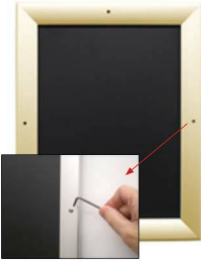

Extra Large Snap Frame 60x84 Ship UNASSEMBLED

- Aluminum snap-open displays are for **INDOOR** or ****OUTDOOR** use

**Make sure you laminate your insert material if going outdoors
**Poster Snap Frames are weather resistant...not water-proof

Ships Unassembled

- ALL snap frame sizes are cut to size, and prepped for easy assembly
- Takes minutes to assemble, Corner Key and Mounting Hardware Included

- ALL snap frame rail sizes 85" and larger will be **CUT in HALF** and

provided with a Straight Joiner Key to connect the two snap frame rails together.

This will create a seam in your snap frame rail where 2 or more pieces on one side of your frame will flip open.

The main reason for creating the seam is to reduce shipping costs. We will ship these chopped snap frame rails via common carrier ground service.

Each Frame Rail that is **CUT in HALF** will receive a **CENTERED** security screw

- We will ship any Length up to 144" in **FULL LENGTH** via Freight Carrier.

Please call us for your oversized snap frame dimensions to provide frame & freight costs

For Detailed Instructions on How to Assemble click on the Instruction Sheet ICON up above.

Custom Sizes & Shipping Options Available

- **Call to Customize Extra Large Security with Screw Snap Frames 60x84!**
- If you request a Snap Frame to be FULLY ASSEMBLED,

please call for a shipping quote.

- Call us to quote out snap frames sizes up to 144" x 144" (12 FEET x 12 FEET)