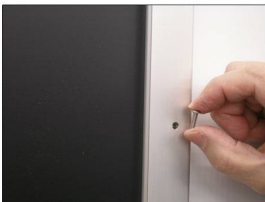

- Extra Large Snap Lock Frame with Security Screws and Allen Key
- Quick-Changing, all 4 frame rails snap-open for easy 36x60 poster changes
- Front Loading Frame for posters and other signage
- Snap Frame Profile: 1 1/4" Wide
- Narrow profile offers 11/16" overall off the wall depth
- Accepts printed material up to 1/16" thick
- Viewable Area: Moulding overlaps poster insert by 3/8" all around
- (9) Aluminum snap frame finishes available
- .040 Backing Board: Thin, durable backer board provides rigidity for your poster
- .020 clear PETG overlay is included to protect your poster insert
- **Allen Wrench Tool is included to help remove and secure your inserts.**
- SwingSnap poster frames can mount either [Portrait or Landscape](#)
- Installs Easily: Punched holes in frame allow for easy surface mounting
- Mounting hardware screws included

Custom Sizes & Shipping Options Available

- **Call to Customize Extra Large Security with Screw Snap Frames 36x60!**
- If you request a Snap Frame to be FULLY ASSEMBLED,

please call for a shipping quote.