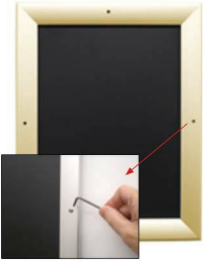

- Aluminum snap-open displays are for **INDOOR** or ****OUTDOOR** use

**Make sure you laminate your insert material if going outdoors

**Poster Snap Frames are weather resistant...not water-proof

Ships Unassembled

- ALL snap frame sizes are cut to size, and prepped for easy assembly
- Takes minutes to assemble, Corner Key and Mounting Hardware Included
- Backing Board is rolled up and placed into box for shipping cost savings
- Clear Overlay is rolled up and placed into box for shipping cost savings

1. .....
2. ALL snap frame rail sizes 85" and larger will be **CUT in HALF**, and

provided with a Straight Joiner Key to connect the two snap frame rails together.

This will create a seam in your snap frame rail where 2 or more pieces on one side of your frame will flip open.

The main reason for creating the seam is to reduce shipping costs. We will ship these chopped snap frame rails via common carrier ground service.

Each Frame Rail that is **CUT in HALF**, will receive a **CENTERED** security screw

- We will ship any Length up to 144" in **FULL LENGTH** via Freight Carrier.

Please call us for your oversized snap frame dimensions to provide frame & freight costs

.....

For Detailed Instructions on How to Assemble click on the Instruction Sheet ICON up above.

Custom Sizes & Shipping Options Available

- **Call to Customize Extra Large Security with Screw Snap Frames 36x60!**
- If you request a Snap Frame to be FULLY ASSEMBLED,

please call for a shipping quote.