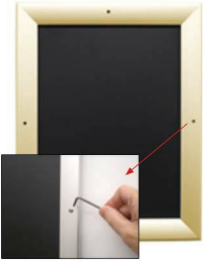

- Extra Large Snap Lock Frame with Security Screws and Allen Key
- Quick-Changing, all 4 frame rails snap-open for easy 36x60 poster changes
- Front Loading Frame for posters and other signage
- Snap Frame Profile: 1 1/4" Wide
- Narrow profile offers 11/16" overall off the wall depth
- Accepts printed material up to 1/16" thick
- Viewable Area: Moulding overlaps poster insert by 3/8" all around
- (9) Aluminum snap frame finishes available
- .040 Backing Board: Thin, durable backer board provides rigidity for your poster
- .020 clear PETG overlay is included to protect your poster insert
- **Allen Wrench Tool is included to help remove and secure your inserts.**
- SwingSnap poster frames can mount either [Portrait or Landscape](#)
- Installs Easily: Punched holes in frame allow for easy surface mounting
- Mounting hardware screws included

Custom Sizes & Shipping Options Available

- **Call to Customize Extra Large Security with Screw Snap Frames 36x60!**
- If you request a Snap Frame to be FULLY ASSEMBLED,

please call for a shipping quote.