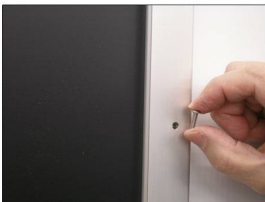

#### Product Details

**\*ALL 4 FRAME SIDES HAVE A SECURITY SCREW PLACED INTO THE CENTER OF EACH FRAME RAIL. THESE SCREWS SECURE THE SAFETY OF YOUR 36x60 POSTING AND PREVENT ANY TAMPERING.**

- Extra Large Snap Lock Frame with Security Screws and Allen Key
- Quick-Changing, all 4 frame rails snap-open for easy 36x60 poster changes
- Front Loading Frame for posters and other signage
- Snap Frame Profile: 1 1/4" Wide
- Narrow profile offers 11/16" overall off the wall depth
- Accepts printed material up to 1/16" thick
- Viewable Area: Moulding overlaps poster insert by 3/8" all around
- (9) Aluminum snap frame finishes available
- .040 Backing Board: Thin, durable backer board provides rigidity for your poster
- .020 clear PETG overlay is included to protect your poster insert
- **Allen Wrench Tool is included to help remove and secure your inserts.**
- SwingSnap poster frames can mount either [Portrait or Landscape](#)
- Installs Easily: Punched holes in frame allow for easy surface mounting
- Mounting hardware screws included

#### Custom Sizes & Shipping Options Available

- **Call to Customize Extra Large Security with Screw Snap Frames 36x60!**
- If you request a Snap Frame to be FULLY ASSEMBLED,

please call for a shipping quote.