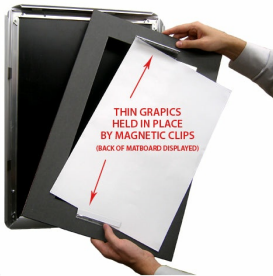

Designer Snap Frames for Posters 10x20 (4" Wide Matboard)

FOR CURRENT PRICING, VISIT THE ID # LISTED ABOVE

4" VIEWABLE
MATBOARD

Product Details

- 10x20 Aluminum Snap Frame with 4" Matboard Border
- Poster snap frames 10 x 20 ships **fully assembled**
- Quick-Changing, all 4 frame rails snap-open for easy poster changes
- Holds 10x20 poster or sign
- Snap Frame Profile: 1 1/4" Wide
- Narrow profile offers 11/16" overall off the wall depth
- Accepts printed material up to 1/16" thick
- (9) Aluminum snap frame finishes available
- .040 Backing Board: Thin, durable backer board provides rigidity for your poster
- .020 clear PETG overlay is included to protect your poster insert
- No Tools! All four frame sides snap-open easily by hand
- SwingSnap poster frames can mount either **Portrait or Landscape**
- Installs Easily: Punched holes in frame allow for easy surface mounting
- Hanging hardware (screws) are included

- All Snap Poster Frames Shipped **ASSEMBLED**
- Designer snap-open sign frames are for **INDOOR USE ONLY**

Matboards Create Numerous Benefits

- The 4" wide Mat Border provides an upscale touch to your 10 x 20 poster insert with greater impact.
- Re-Printing of smaller size inserts will have cost savings.
- You can change your Mat Border colors anytime, and create an entire new look for your interior.

Matboard Details

- 4" Viewable Mat Border
- Matboard Overlaps Poster by 1" ALL AROUND
- (24) Beveled Matboard Colors Available
- Magnetic Clamps are placed onto the back of the Matboard

to secure your thin poster, graphic or image in place.