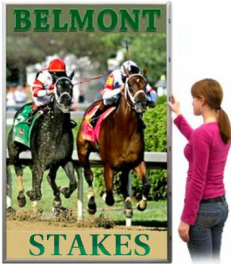

### 48x60 Large Frame Snap Open Front Loading Poster Snap Frames (1 1/4" Profile for MOUNTED GRAPHICS)

FOR CURRENT PRICING, VISIT THE ID # LISTED ABOVE  
FREE SHIPPING

#### Product Details

- Extra Large, Snap Open Metal 48x60 Poster Snap Frame
- Quick-Changing, all 4 frame rails snap-open for easy poster changes
- Front Loading Frame for 48x60 posters and other signage
- Snap Frame Profile: 1 1/4" Wide
- Narrow profile offers 11/16" overall off the wall depth
- **Accepts 3 Printed Thicknesses: 1/8" | 3/16" | 1/4"**
- Viewable Area: Moulding overlaps poster insert by 3/8" all around
- (8) Aluminum snap frame finishes available
- **.040 Backing Board: Thin backer board provides rigidity for your poster**
- **.020 clear PETG overlay is included to protect your poster insert**
- No Tools! All four frame sides snap-open easily by hand
- SwingSnap poster frames can mount either Portrait or Landscape
- Installs Easily: Punched holes in frame allow for easy surface mounting
- Mounting hardware (screws) are included
- Call For Custom Snap Frame Sizes: Large or Small Poster Displays