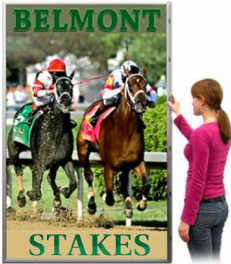

48x60 Large Frame Snap Open Front Loading Poster Snap Frames (1 1/4" Profile for MOUNTED GRAPHICS)

FOR CURRENT PRICING, VISIT THE ID # LISTED ABOVE
FREE SHIPPING

Product Details

- Extra Large, Snap Open Metal 48x60 Poster Snap Frame
- Quick-Changing, all 4 frame rails snap-open for easy poster changes
- Front Loading Frame for 48x60 posters and other signage
- Snap Frame Profile: 1 1/4" Wide
- Narrow profile offers 11/16" overall off the wall depth
- **Accepts 3 Printed Thicknesses: 1/8" | 3/16" | 1/4"**
- Viewable Area: Moulding overlaps poster insert by 3/8" all around
- (9) Aluminum snap frame finishes available
- **.040 Backing Board: Thin backer board provides rigidity for your poster**
- **.020 clear PETG overlay is included to protect your poster insert**
- No Tools! All four frame sides snap-open easily by hand
- SwingSnap poster frames can mount either **Portrait or Landscape**
- Installs Easily: Punched holes in frame allow for easy surface mounting
- Mounting hardware (screws) are included
- Call For Custom Snap Frame Sizes: Large or Small Poster Displays