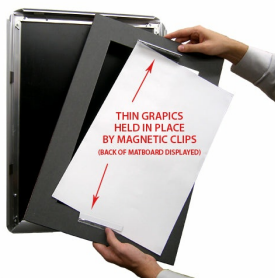

Product Details

- 30x36 Aluminum Snap Frame with 3" Matboard Border
- Poster snap frames 30 x 36 ships **fully assembled**
- Quick-Changing, all 4 frame rails snap-open for easy poster changes
- Holds 30x36 poster or sign
- Snap Frame Profile: 1 1/4" Wide
- Narrow profile offers 11/16" overall off the wall depth
- Accepts printed material up to 1/16" thick
- (9) Aluminum snap frame finishes available
- .040 Backing Board: Thin, durable backer board provides rigidity for your poster
- .020 clear PETG overlay is included to protect your poster insert
- No Tools! All four frame sides snap-open easily by hand
- SwingSnap poster frames can mount either **Portrait or Landscape**
- Installs Easily: Punched holes in frame allow for easy surface mounting
- Hanging hardware (screws) are included

- All Snap Poster Frames Shipped **ASSEMBLED**
- Designer snap-open sign frames are for **INDOOR USE ONLY**

Matboards Create Numerous Benefits

- The 3" wide Mat Border provides an upscale touch to your 30 x 36 poster insert with greater impact.
- Re-Printing of smaller size inserts will have cost savings.
- You can change your Mat Border colors anytime, and create an entire new look for your interior.

Matboard Details

- 3" Viewable Mat Border
- Matboard Overlaps 30x36 Poster by 1" ALL AROUND
- (24) Beveled Matboard Colors Available
- Magnetic Clamps are placed onto the back of the Matboard

to secure your thin poster, graphic or image in place.

See Instruction Sheets ICON (above) for further details.

- Magnetic Clamps are will secure up to 1/16" insert thickness

Custom your Snap Frame

- **Call to Customize Designer SwingSnap Poster Snap Frames!**
- Any Matboard Border Size is Available
- Multiple Matboard Openings are Available
- 100+ Matboard Colors to Choose
- Powdercoat Snap Frame Finishes Available

[MATTE INSTRUCTIONS](#)

[ORDER CUSTOM MATTES](#)

[ABOUT SNAP FRAMES](#)

[MOUNTING INSTRUCTIONS](#)