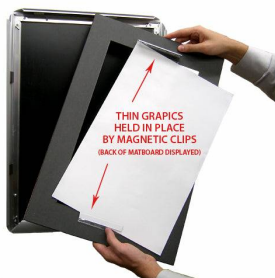

Designer Snap Frames for Posters 17x23 (3" Wide Matboard)

FOR CURRENT PRICING, VISIT THE ID # LISTED ABOVE

3" VIEWABLE
MATBOARD

Product Details

- 17x23 Aluminum Snap Frame with 3" Matboard Border
- Poster snap frames 17 x 23 ships **fully assembled**
- Quick-Changing, all 4 frame rails snap-open for easy poster changes
- Holds 17x23 poster or sign
- Snap Frame Profile: 1 1/4" Wide
- Narrow profile offers 11/16" overall off the wall depth
- Accepts printed material up to 1/16" thick
- (8) Aluminum snap frame finishes available
- .040 Backing Board: Thin, durable backer board provides rigidity for your poster
- .020 clear PETG overlay is included to protect your poster insert
- No Tools! All four frame sides snap-open easily by hand
- SwingSnap poster frames can mount either **Portrait or Landscape**
- Installs Easily: Punched holes in frame allow for easy surface mounting
- Hanging hardware (screws) are included

- All Snap Poster Frames Shipped **ASSEMBLED**
- Designer snap-open sign frames are for **INDOOR USE ONLY**

Matboards Create Numerous Benefits

- The 3" wide Mat Border provides an upscale touch to your 17 x 23 poster insert with greater impact.
- Re-Printing of smaller size inserts will have cost savings.
- You can change your Mat Border colors anytime, and create an entire new look for your interior.

Matboard Details

- 3" Viewable Mat Border
- Matboard Overlaps 17x23 Poster by 1" ALL AROUND
- (24) Beveled Matboard Colors Available
- Magnetic Clamps are placed onto the back of the Matboard

to secure your thin poster, graphic or image in place.