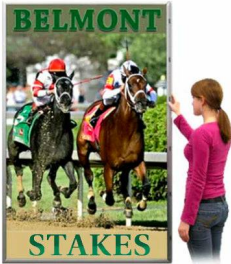

24x84 Large Frame Snap Open Front Loading Poster Snap Frames (1 1/4" Profile for MOUNTED GRAPHICS)

FOR CURRENT PRICING, VISIT THE ID # LISTED ABOVE
FREE SHIPPING

Product Details

- Extra Large, Snap Open Metal 24x84 Poster Snap Frame
- Quick-Changing, all 4 frame rails snap-open for easy poster changes
- Front Loading Frame for 24x84 posters and other signage
- Snap Frame Profile: 1 1/4" Wide
- Narrow profile offers 11/16" overall off the wall depth
- **Accepts 3 Printed Thicknesses: 1/8" | 3/16" | 1/4"**
- Viewable Area: Moulding overlaps poster insert by 3/8" all around
- (8) Aluminum snap frame finishes available
- **.040 Backing Board: Thin backer board provides rigidity for your poster**
- **.020 clear PETG overlay is included to protect your poster insert**
- No Tools! All four frame sides snap-open easily by hand
- SwingSnap poster frames can mount either Portrait or Landscape
- Installs Easily: Punched holes in frame allow for easy surface mounting
- Mounting hardware (screws) are included
- Call For Custom Snap Frame Sizes: Large or Small Poster Displays