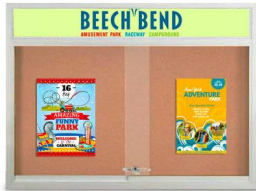

Indoor Bulletin Cork Boards 60" x 24" with Personalized Message Header (2 Sliding Glass Doors)

FOR CURRENT PRICING, VISIT THE ID # LISTED ABOVE

Product Details

- Indoor Enclosed Bulletin Board
- Satin anodized aluminum frame
- Wall Mount Display Case
- 2 Sliding Glass Doors
- Overall Corkboard Case: **60" x Wide x 24" High**
- Lockable Bulletin Board
- Glass Doors Secured with ratchet lock (two keys included)
- Corner Style: Classic Mitered Style
- Plastic finger pulls are provided on each door for easy sliding
- Post messages, announcements, school work
- Self-sealing natural cork interior
- **Tempered glass sliding doors**
- 1" Wide Main Frame
- 3 1/8" Display Case Depth
- **60x24 Glass Bulletin Board For INDOOR DISPLAY USE ONLY**
- **Sliding Glass Doors Enclosed Bulletin Boards ships FREE FREIGHT**
- Call for Custom Cork Bulletin Boards Outdoor and Indoor

Header Details

- UPPERCASE Helvetica vinyl lettering
- Black lettering on a 5" white header (3" max text height)

IMPORTANT HEADER ORDERING DETAILS

Please type your message in the text box provided below, we will try to keep your message on one line unless otherwise specified. If we can't fit your message on one line we will center your copy on two lines. For the customer that needs a specific font, color or text positioning, you may call customer service with your requests.