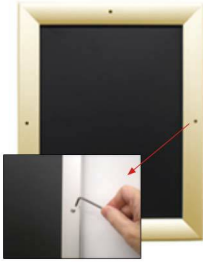

EXTRA-DEEP 12x18 Poster Snap Frames with Security Screws (for MOUNTED GRAPHICS)

FOR CURRENT PRICING, VISIT THE ID # LISTED ABOVE
FREE SHIPPING

For Mounted Posters

Product Details

***ALL 4 FRAME SIDES HAVE A SECURITY SCREW PLACED INTO THE CENTER OF EACH FRAME RAIL. THESE SCREWS SECURE THE SAFETY OF YOUR 12x18 POSTING AND PREVENT ANY TAMPERING.**

- Snap Lock Poster Frames with Security Screws + Allen Key Tool
- **Fits Posters 12x18**
- Wall Mount Poster Display Frames and Sign Holders
- Quick-Changing, **all 4 frame rails snap-open for easy poster changes**
- Front Loading Frame for posters and other signage
- Snap Frame Profile: 1 1/4" Wide
- Narrow profile offers 1" overall off the wall depth
- **Accepts 2 Printed Thicknesses: 3/8" & 1/2"**
- Viewable Area: Moulding overlaps poster insert by 3/8" all around
- **(9) Aluminum snap frame finishes available**
- **1/2" Silver Aluminum bottom frame rail is exposed from side view**

for all frame colors selected

- .040 Backing Board: Thin, durable backer board for 3/8" thick poster only
- .020 clear PETG overlay is included to protect thick poster insert (3/8" Only)
- **Allen Wrench Tool is included to help remove and secure your inserts**
- SwingSnap poster frames can mount either **Portrait or Landscape**
- Installs Easily: Punched holes in frame allow for easy surface mounting
- Hanging hardware included