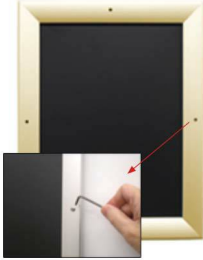

EXTRA LARGE - EXTRA DEEP 60x60 Poster Snap Frames with Security Screws (for MOUNTED GRAPHICS)

FOR CURRENT PRICING, VISIT THE ID # LISTED ABOVE
FREE SHIPPING

Product Details

***ALL 4 FRAME SIDES HAVE A SECURITY SCREW PLACED INTO THE CENTER OF EACH FRAME RAIL. THESE SCREWS SECURE THE SAFETY OF YOUR 60 x 60 POSTING AND PREVENT ANY TAMPERING.**

- Extra Large Security Snap Frames for **60x60 Mounted Graphics**
- Quick-Changing, all 4 frame rails snap-open for easy poster changes
- Front Loading Frame for 60x60 posters and other signage
- Snap Frame Profile: 1 1/4" Wide
- **Narrow profile offers 1" overall off the wall depth**
- **Accepts 2 Printed Thicknesses: 3/8" & 1/2"**
- Viewable Area: Moulding overlaps poster insert by 3/8" all around
- **(8) Aluminum snap frame finishes available**
- **1/2" Silver bottom frame rail is exposed from side view for all frame**

colors selected

- **Allen Wrench Tool is included to remove and secure your inserts**
- SwingSnap poster frames can mount either **Portrait or Landscape**
- Installs Easily: Punched holes in frame allow for easy surface mounting
- Hanging hardware (screws) included