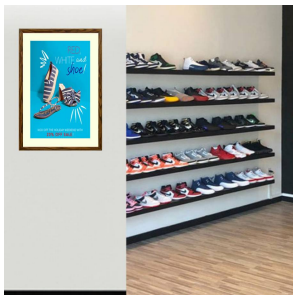

Designer Wood Snap Frames for Posters 16x16 (4" Wide Matboard)

FOR CURRENT PRICING, VISIT THE ID # LISTED ABOVE

Product Details

- 16x16 Snap Frame with 4" Matboard Border
- Poster snap frames 16 x 16 ships **fully assembled**
- Quick-Changing, all 4 frame rails snap-open for easy poster changes
- Holds 16x16 poster or sign
- Snap Frame Profile: 1 1/4" Wide
- Narrow profile offers 11/16" overall off the wall depth
- Accepts printed material up to 1/16" thick
- (3) Faux wood snap frame finishes available
- .040 Backing Board: Thin, durable backer board provides rigidity for your poster
- .020 clear PETG overlay is included to protect your poster insert
- No Tools! All four frame sides snap-open easily by hand
- SwingSnap poster frames can mount either **Portrait or Landscape**
- Installs Easily: Punched holes in frame allow for easy surface mounting
- Hanging hardware (screws) are included

- All Snap Poster Frames Shipped **ASSEMBLED**
- Designer snap-open sign frames are for **INDOOR USE ONLY**

Matboards Create Numerous Benefits

- The 4" wide Mat Border provides an upscale touch to your 16 x 16 poster insert with greater impact.
- Re-Printing of smaller size inserts will have cost savings.
- You can change your Mat Border colors anytime, and create an entire new look for your interior.