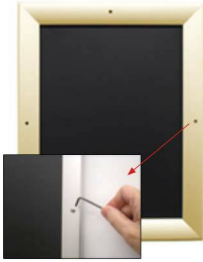

for all frame colors selected

- .040 Backing Board: Thin, durable backer board for 3/8" thick poster only
- .020 clear PETG overlay is included to protect thick poster insert (3/8" Only)
- **Allen Wrench Tool is included to help remove and secure your inserts**
- SwingSnap poster frames can mount either **Portrait or Landscape**
- Installs Easily: Punched holes in frame allow for easy surface mounting
- Hanging hardware included

- Aluminum snap-open displays are for **INDOOR** or ****OUTDOOR** use

**Make sure you laminate your insert material if going outdoors

**Poster Snap Frames are weather resistant...not water-proof

Mounted Graphic Details

3/8" Mounted Graphic Insert

All frames will include a .040 Black Backer Board

All frames will include a .020 Clear Overlay

1/2" MAX Mounted Graphic Insert

.040 Black Backer Board **NOT INCLUDED** (can not fit)

.020 Clear Overlay **NOT INCLUDED** (can not fit)

Customize your Snap Frames

- **Customize Security Screw Extra Deep Poster Snap Frames 20 x 20!**
- If you request a larger size Snap Frame FULLY ASSEMBLED,

please call for a shipping quote.