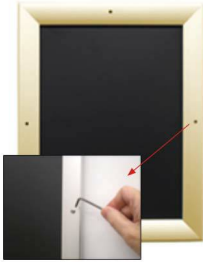

EXTRA LARGE - EXTRA DEEP 84x96 Poster Snap Frames with Security Screws (for MOUNTED GRAPHICS)

FOR CURRENT PRICING, VISIT THE ID # LISTED ABOVE
FREE SHIPPING

Product Details

***ALL 4 FRAME SIDES HAVE A SECURITY SCREW PLACED INTO THE CENTER OF EACH FRAME RAIL. THESE SCREWS SECURE THE SAFETY OF YOUR 84 x 96 POSTING AND PREVENT ANY TAMPERING.**

- Extra Large Security Snap Frames for **84x96 Mounted Graphics**
- Quick-Changing, all 4 frame rails snap-open for easy poster changes
- Front Loading Frame for 84x96 posters and other signage
- Snap Frame Profile: 1 1/4" Wide
- **Narrow profile offers 1" overall off the wall depth**
- **Accepts 2 Printed Thicknesses: 3/8" & 1/2"**
- Viewable Area: Moulding overlaps poster insert by 3/8" all around
- **(8) Aluminum snap frame finishes available**
- **1/2" Silver bottom frame rail is exposed from side view for all frame**

colors selected

- **Allen Wrench Tool is included to remove and secure your inserts**
- SwingSnap poster frames can mount either **Portrait or Landscape**
- Installs Easily: Punched holes in frame allow for easy surface mounting
- Hanging hardware (screws) included