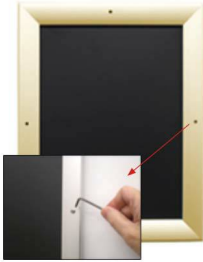

### EXTRA LARGE - EXTRA DEEP 72x72 Poster Snap Frames with Security Screws (for MOUNTED GRAPHICS)

FOR CURRENT PRICING, VISIT THE ID # LISTED ABOVE  
FREE SHIPPING

#### Product Details

**\*ALL 4 FRAME SIDES HAVE A SECURITY SCREW PLACED INTO THE CENTER OF EACH FRAME RAIL. THESE SCREWS SECURE THE SAFETY OF YOUR 72 x 72 POSTING AND PREVENT ANY TAMPERING.**

- Extra Large Security Snap Frames for **72x72 Mounted Graphics**
- Quick-Changing, all 4 frame rails snap-open for easy poster changes
- Front Loading Frame for 72x72 posters and other signage
- Snap Frame Profile: 1 1/4" Wide
- **Narrow profile offers 1" overall off the wall depth**
- **Accepts 2 Printed Thicknesses: 3/8" & 1/2"**
- Viewable Area: Moulding overlaps poster insert by 3/8" all around
- **(8) Aluminum snap frame finishes available**
- **1/2" Silver bottom frame rail is exposed from side view for all frame**

#### colors selected

- **Allen Wrench Tool is included to remove and secure your inserts**
- SwingSnap poster frames can mount either **Portrait or Landscape**
- Installs Easily: Punched holes in frame allow for easy surface mounting
- Hanging hardware (screws) included