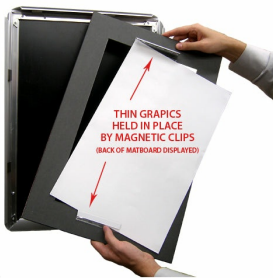

Product Details

- 12x20 Aluminum Snap Frame with 3" Matboard Border
- Poster snap frames 12 x 20 ships **fully assembled**
- Quick-Changing, all 4 frame rails snap-open for easy poster changes
- Holds 12x20 poster or sign
- Snap Frame Profile: 1 1/4" Wide
- Narrow profile offers 11/16" overall off the wall depth
- Accepts printed material up to 1/16" thick
- (9) Aluminum snap frame finishes available
- .040 Backing Board: Thin, durable backer board provides rigidity for your poster
- .020 clear PETG overlay is included to protect your poster insert
- No Tools! All four frame sides snap-open easily by hand
- SwingSnap poster frames can mount either **Portrait or Landscape**
- Installs Easily: Punched holes in frame allow for easy surface mounting
- Hanging hardware (screws) are included

- All Snap Poster Frames Shipped **ASSEMBLED**
- Designer snap-open sign frames are for **INDOOR USE ONLY**

Matboards Create Numerous Benefits

- The 3" wide Mat Border provides an upscale touch to your 12 x 20 poster insert with greater impact.
- Re-Printing of smaller size inserts will have cost savings.
- You can change your Mat Border colors anytime, and create an entire new look for your interior.

Matboard Details

- 3" Viewable Mat Border
- Matboard Overlaps 12x20 Poster by 1" ALL AROUND
- (24) Beveled Matboard Colors Available
- Magnetic Clamps are placed onto the back of the Matboard

to secure your thin poster, graphic or image in place.

See Instruction Sheets [ICON (above)](#) for further details.

- Magnetic Clamps are will secure up to 1/16" insert thickness

Custom your Snap Frame

- **Call to Customize Designer SwingSnap Poster Snap Frames!**
- Any Matboard Border Size is Available
- Multiple Matboard Openings are Available
- 100+ Matboard Colors to Choose
- Powdercoat Snap Frame Finishes Available

[MATTE INSTRUCTIONS](#)

[ORDER CUSTOM MATTES](#)