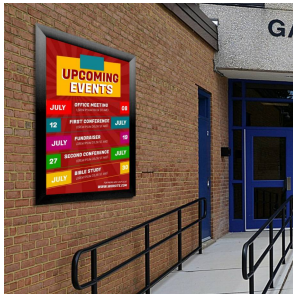

Extra Large 60x72 Poster Snap Frame with 2 1/2" Wide Edge Metal Profile | Snap Open, Quick Change

FOR CURRENT PRICING, VISIT THE ID # LISTED ABOVE
FREE SHIPPING

Product Details

- 60x72 Extra Large Poster Snap Frame
- Aluminum Snap Frame Profile: 2 1/2" Wide
- Holds Large 60x72 Poster and Sign Sizes
- Quick-Changing, all 4 frame rails snap-open
- Easy and Quick poster changes
- Front Loading Frame for 60x72 posters and other signage
- Narrow profile offers 11/16" overall off the wall depth
- Accepts printed material **up to 1/16" thick**
- Viewable Area: Frame Profile overlaps poster insert by 1/2" all around
- (3) Aluminum snap frame finishes
- (1) Cherry wood simulated snap frame finish (faux wood)
- **No Tools!** All four frame sides snap-open easily by hand
- SwingSnap poster frames wall mount Portrait or Landscape
- Installs Easily: Punched holes in frame for easy surface mounting
- Hanging hardware included

Wide Edge Large Snap Frame 60x72 Ships **UNASSEMBLED**

- Aluminum snap-open displays are for **INDOOR** or ****OUTDOOR** use

****Make sure you laminate your insert material if going outdoors**

****Poster Snap Frames are weather resistant. Not water-proof**