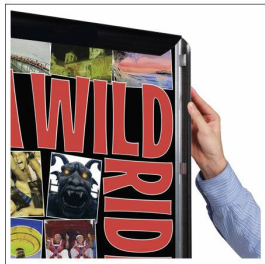

SwingSnaps 30 x 36 Poster Snap Frames (1 5/8" Wide Profile)

FOR CURRENT PRICING, VISIT THE ID # LISTED ABOVE
FREE SHIPPING

Product Details

- 30x36 Snap Frame
- 30x36 Quick-Changing, all 4 frame rails snap-open for easy poster changes
- Fits 30x36 Signs, Graphics or Posters
- Front Loading Frame for 30x36 posters and other signage
- Snap Frame Profile: **1 5/8" Wide**
- Narrow profile offers **11/16"** overall off the wall depth
- Accepts printed material up to **1/16" thick**
- Viewable Area: Moulding overlaps poster insert by **3/4" all around**
- **2** Aluminum snap frame finishes available
- **.040** Backing Board: Thin, durable backer board provides rigidity for your poster
- **.020** clear PETG overlay is included to protect your poster insert
- No Tools! All four frame sides snap-open easily by hand
- SwingSnap poster frames can mount either **Portrait or Landscape**
- Installs Easily: Punched holes in frame allow for easy surface mounting
- Hanging hardware is included

Ceiling Mount Options

- **Common Applications:** Displaying "suspended" advertisements or menu's in front of windows or behind a counter or cash wrap is a great way to grab someone's attention and drive traffic and sales to your place of business.