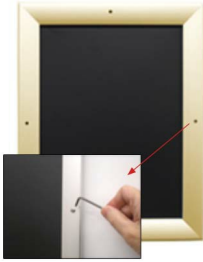

#### Product Details

**\*ALL 4 FRAME SIDES HAVE A SECURITY SCREW PLACED INTO THE CENTER OF EACH FRAME RAIL. THESE SCREWS SECURE THE SAFETY OF YOUR 11x14 POSTING AND PREVENT ANY TAMPERING.**

- Snap Lock Poster Frames with Security Screws + Allen Key Tool
- **Fits Posters 11x14**
- Wall Mount Poster Display Frames and Sign Holders
- Quick-Changing, **all 4 frame rails snap-open for easy poster changes**
- Front Loading Frame for posters and other signage
- Snap Frame Profile: 1 1/4" Wide
- Narrow profile offers 1" overall off the wall depth
- **Accepts 2 Printed Thicknesses: 3/8" & 1/2"**
- Viewable Area: Moulding overlaps poster insert by 3/8" all around
- **(9) Aluminum snap frame finishes available**
- **1/2" Silver Aluminum bottom frame rail is exposed from side view**

##### 3/8" Mounted Graphic Insert

All frames will include a .040 Black Backer Board

All frames will include a .020 Clear Overlay

##### 1/2" MAX Mounted Graphic Insert

.040 Black Backer Board **NOT INCLUDED** (can not fit)

.020 Clear Overlay **NOT INCLUDED** (can not fit)

#### Customize your Snap Frames

- **Customize Security Screw Extra Deep Poster Snap Frames 11 x 14!**
- If you request a larger size Snap Frame FULLY ASSEMBLED,

please call for a shipping quote.