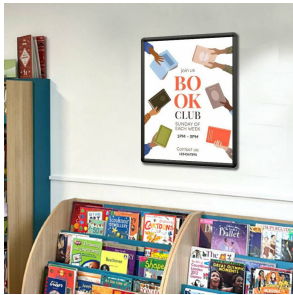

### SwingSnaps Poster Snap Frames 20x28 (1" Wide with Radius Corners)

FOR CURRENT PRICING, VISIT THE ID # LISTED ABOVE  
FREE SHIPPING

#### Product Details

- 20x28 Quick-Changing, all 4 frame rails snap-open for easy poster changes
- Fits posters 20 x 28
- Front Loading 20x28 Frame for posters and other signage
- Snap Frame Profile: 1" Wide
- Narrow profile offers .43" overall off the wall depth
- Accepts printed material up to 1/16" thick
- Viewable Area: Moulding overlaps poster insert by 3/8" all around
- (2) Aluminum snap frame finishes available: Satin Silver and Sain Black
- .040 Backing Board: Thin, durable backer board provides rigidity for your poster
- .020 clear PETG overlay is included to protect your poster insert
- No Tools! All four frame sides snap-open easily by hand
- SwingSnap poster frames can mount either **Portrait or Landscape**
- Installs Easily: Punched holes in frame allow for easy surface mounting
- Hanging hardware is included

#### Ceiling Mount Options

- **Common Applications:** Displaying "suspended" advertisements or menu's in

front of windows or behind a counter or cash wrap is a great way to grab someone's attention and drive traffic and sales to your place of business.