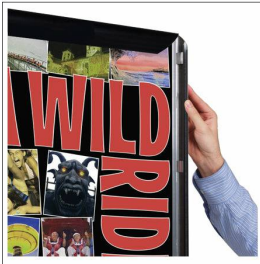

### SwingSnaps 12 x 18 Poster Snap Frames (1 5/8" Wide Profile)

FOR CURRENT PRICING, VISIT THE ID # LISTED ABOVE  
FREE SHIPPING

#### Product Details

- 12x18 Quick-Changing, all 4 frame rails snap-open for easy poster changes
- Fits 12x18 Signs, Graphics or Posters
- Front Loading Frame for 12x18 posters and other signage
- Snap Frame Profile: 1 5/8" Wide
- Narrow profile offers 11/16" overall off the wall depth
- Accepts printed material up to 1/16" thick
- Viewable Area: Moulding overlaps poster insert by 3/4" all around
- (2) Aluminum snap frame finishes available
- .040 Backing Board: Thin, durable backer board provides rigidity for your poster
- .020 clear PETG overlay is included to protect your poster insert
- No Tools! All four frame sides snap-open easily by hand
- SwingSnap poster frames can mount either **Portrait or Landscape**
- Installs Easily: Punched holes in frame allow for easy surface mounting
- Hanging hardware is included

#### Ceiling Mount Options

• **Common Applications:** Displaying "suspended" advertisements or menus in front of windows or behind a counter or cash wrap is a great way to grab someone's attention and drive traffic and sales to your place of business.