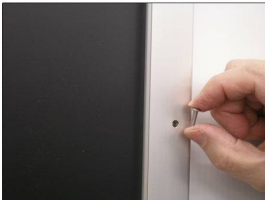

Extra Large Snap Frame 72x96 Ship UNASSEMBLED

- Aluminum snap-open displays are for **INDOOR** or ****OUTDOOR** use

**Make sure you laminate your insert material if going outdoors
**Poster Snap Frames are weather resistant...not water-proof

Ships Unassembled

- ALL snap frame sizes are cut to size, and prepped for easy assembly
- Takes minutes to assemble, Corner Key and Mounting Hardware Included

- ALL snap frame rail sizes 85" and larger will be **CUT in HALF** and

provided with a Straight Joiner Key to connect the two snap frame rails together.

This will create a seam in your snap frame rail where 2 or more pieces on one side of your frame will flip open.

The main reason for creating the seam is to reduce shipping costs. We will ship these chopped snap frame rails via common carrier ground service.

Each Frame Rail that is **CUT in HALF** will receive a **CENTERED** security screw

- We will ship any Length up to 144" in **FULL LENGTH** via Freight Carrier.

Please call us for your oversized snap frame dimensions to provide frame & freight costs

For Detailed Instructions on How to Assemble click on the Instruction Sheet ICON up above.

Custom Sizes & Shipping Options Available

- **Call to Customize Extra Large Security with Screw Snap Frames 72x96!**
- If you request a Snap Frame to be FULLY ASSEMBLED,

please call for a shipping quote.