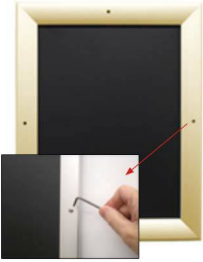

Extra Large Snap Frame 72x96 Ship UNASSEMBLED

- Aluminum snap-open displays are for **INDOOR** or ****OUTDOOR** use

**Make sure you laminate your insert material if going outdoors
**Poster Snap Frames are weather resistant...not water-proof

Ships Unassembled

- ALL snap frame sizes are cut to size, and prepped for easy assembly
- Takes minutes to assemble, Corner Key and Mounting Hardware Included

- ALL snap frame rail sizes 85" and larger will be **CUT in HALF** and

provided with a Straight Joiner Key to connect the two snap frame rails together.

This will create a seam in your snap frame rail where 2 or more pieces on one side of your frame will flip open.

The main reason for creating the seam is to reduce shipping costs. We will ship these chopped snap frame rails via common carrier ground service.

Each Frame Rail that is **CUT in HALF** will receive a **CENTERED** security screw

- We will ship any Length up to 144" in **FULL LENGTH** via Freight Carrier.

Please call us for your oversized snap frame dimensions to provide frame & freight costs

For Detailed Instructions on How to Assemble click on the Instruction Sheet ICON up above.

Custom Sizes & Shipping Options Available

- **Call to Customize Extra Large Security with Screw Snap Frames 72x96!**
- If you request a Snap Frame to be FULLY ASSEMBLED,

please call for a shipping quote.