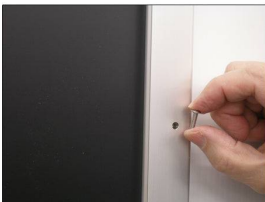

Extra Large Snap Frame 60x72 Ship UNASSEMBLED

- Aluminum snap-open displays are for **INDOOR** or ****OUTDOOR** use

**Make sure you laminate your insert material if going outdoors
**Poster Snap Frames are weather resistant...not water-proof

Ships Unassembled

- ALL snap frame sizes are cut to size, and prepped for easy assembly
- Takes minutes to assemble, Corner Key and Mounting Hardware Included

- ALL snap frame rail sizes 85" and larger will be **CUT in HALF** and

provided with a Straight Joiner Key to connect the two snap frame rails together.

This will create a seam in your snap frame rail where 2 or more pieces on one side of your frame will flip open.

The main reason for creating the seam is to reduce shipping costs. We will ship these chopped snap frame rails via common carrier ground service.

Each Frame Rail that is **CUT in HALF** will receive a **CENTERED** security screw

- We will ship any Length up to 144" in **FULL LENGTH** via Freight Carrier.

Please call us for your oversized snap frame dimensions to provide frame & freight costs

For Detailed Instructions on How to Assemble click on the Instruction Sheet ICON up above.

Custom Sizes & Shipping Options Available

- **Call to Customize Extra Large Security with Screw Snap Frames 60x72!**
- If you request a Snap Frame to be FULLY ASSEMBLED,

please call for a shipping quote.