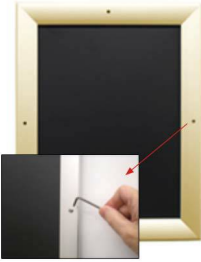

Extra Large Snap Frame 60x72 Ship UNASSEMBLED

- Aluminum snap-open displays are for **INDOOR** or ****OUTDOOR** use

**Make sure you laminate your insert material if going outdoors
**Poster Snap Frames are weather resistant...not water-proof

Ships Unassembled

- ALL snap frame sizes are cut to size, and prepped for easy assembly
- Takes minutes to assemble, Corner Key and Mounting Hardware Included

- ALL snap frame rail sizes 85" and larger will be **CUT in HALF** and

provided with a Straight Joiner Key to connect the two snap frame rails together.

This will create a seam in your snap frame rail where 2 or more pieces on one side of your frame will flip open.

The main reason for creating the seam is to reduce shipping costs. We will ship these chopped snap frame rails via common carrier ground service.

Each Frame Rail that is **CUT in HALF** will receive a **CENTERED** security screw

- We will ship any Length up to 144" in **FULL LENGTH** via Freight Carrier.

Please call us for your oversized snap frame dimensions to provide frame & freight costs

For Detailed Instructions on How to Assemble click on the Instruction Sheet ICON up above.

Custom Sizes & Shipping Options Available

- **Call to Customize Extra Large Security with Screw Snap Frames 60x72!**
- If you request a Snap Frame to be FULLY ASSEMBLED,

please call for a shipping quote.