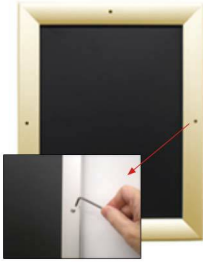

for all frame colors selected

- .040 Backing Board: Thin, durable backer board for 3/8" thick poster only
- .020 clear PETG overlay is included to protect thick poster insert (3/8" Only)
- **Allen Wrench Tool is included to help remove and secure your inserts**
- SwingSnap poster frames can mount either **Portrait or Landscape**
- Installs Easily: Punched holes in frame allow for easy surface mounting
- Hanging hardware included

- Aluminum snap-open displays are for **INDOOR** or ****OUTDOOR** use

**Make sure you laminate your insert material if going outdoors

**Poster Snap Frames are weather resistant...not water-proof

Mounted Graphic Details

3/8" Mounted Graphic Insert

All frames will include a .040 Black Backer Board

All frames will include a .020 Clear Overlay

1/2" MAX Mounted Graphic Insert

.040 Black Backer Board **NOT INCLUDED** (can not fit)

.020 Clear Overlay **NOT INCLUDED** (can not fit)

Customize your Snap Frames

- **Customize Security Screw Extra Deep Poster Snap Frames 9 x 12!**
- If you request a larger size Snap Frame FULLY ASSEMBLED,

please call for a shipping quote.