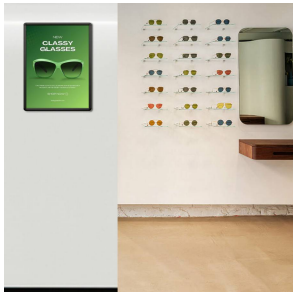

SwingSnaps Poster Snap Frames 16x20 (1" Wide with Radius Corners)

FOR CURRENT PRICING, VISIT THE ID # LISTED ABOVE
FREE SHIPPING

Product Details

- 16x20 Quick-Changing, all 4 frame rails snap-open for easy poster changes
- Fits posters 16 x 20
- Front Loading 16x20 Frame for posters and other signage
- Snap Frame Profile: 1" Wide
- Narrow profile offers .43" overall off the wall depth
- Accepts printed material up to 1/16" thick
- Viewable Area: Moulding overlaps poster insert by 3/8" all around
- (2) Aluminum snap frame finishes available: Satin Silver and Sain Black
- .040 Backing Board: Thin, durable backer board provides rigidity for your poster
- .020 clear PETG overlay is included to protect your poster insert
- No Tools! All four frame sides snap-open easily by hand
- SwingSnap poster frames can mount either **Portrait or Landscape**
- Installs Easily: Punched holes in frame allow for easy surface mounting
- Hanging hardware is included

• Frames Shipped FULLY ASSEMBLED

- Aluminum snap-open displays are for **INDOOR** or ****OUTDOOR** use

**Make sure you laminate your insert material if going outdoors
**Poster Snap Frames are weather resistant...not water-proof

Ceiling Mount Options

- **Common Applications:** Displaying "suspended" advertisements or menu's in

front of windows or behind a counter or cash wrap is a great way to grab someone's attention and drive traffic and sales to your place of business.

- We offer the option of installing "D" Rings onto the Snap Frame.

This allows you the option of suspending your frame from the ceiling. Both the short side and long side will have "D" Rings installed, giving you the option to hang and display your snap frame in Portrait or Landscape orientation.