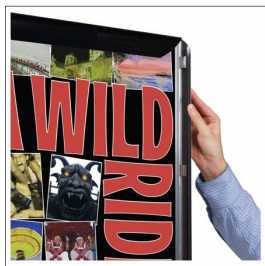

SwingSnaps 36 x 42 Poster Snap Frames (1 5/8" Wide Profile)

FOR CURRENT PRICING, VISIT THE ID # LISTED ABOVE
FREE SHIPPING

Product Details

- 36x42 Quick-Changing, all 4 frame rails snap-open for easy poster changes
- Fits 36x42 Signs, Graphics or Posters
- Front Loading Frame for 36x42 posters and other signage
- Snap Frame Profile: 1 5/8" Wide
- Narrow profile offers 11/16" overall off the wall depth
- Accepts printed material up to 1/16" thick
- Viewable Area: Moulding overlaps poster insert by 3/4" all around
- (2) Aluminum snap frame finishes available
- .040 Backing Board: Thin, durable backer board provides rigidity for your poster
- .020 clear PETG overlay is included to protect your poster insert
- No Tools! All four frame sides snap-open easily by hand
- SwingSnap poster frames can mount either **Portrait or Landscape**
- Installs Easily: Punched holes in frame allow for easy surface mounting
- Hanging hardware is included

• **Common Applications:** Displaying "suspended" advertisements or menus in front of windows or behind a counter or cash wrap is a great way to grab someone's attention and drive traffic and sales to your place of business.