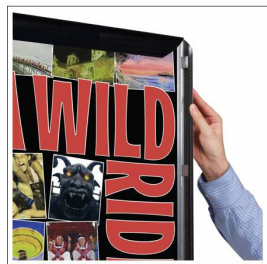

SwingSnaps 24 x 24 Poster Snap Frames (1 5/8" Wide Profile)

FOR CURRENT PRICING, VISIT THE ID # LISTED ABOVE
FREE SHIPPING

Product Details

- 24x24 Quick-Changing, all 4 frame rails snap-open for easy poster changes
- Fits 24x24 Signs, Graphics or Posters
- Front Loading Frame for 24x24 posters and other signage
- Snap Frame Profile: 1 5/8" Wide
- Narrow profile offers 11/16" overall off the wall depth
- Accepts printed material up to 1/16" thick
- Viewable Area: Moulding overlaps poster insert by 3/4" all around
- (2) Aluminum snap frame finishes available
- .040 Backing Board: Thin, durable backer board provides rigidity for your poster
- .020 clear PETG overlay is included to protect your poster insert
- No Tools! All four frame sides snap-open easily by hand
- SwingSnap poster frames can mount either **Portrait or Landscape**
- Installs Easily: Punched holes in frame allow for easy surface mounting
- Hanging hardware is included

- Aluminum snap-open displays are for **INDOOR** or ****OUTDOOR** use

**Make sure you laminate your insert material if going outdoors

**Poster Snap Frames are weather resistant...not water-proof

Ceiling Mount Options

• **Common Applications:** Displaying "suspended" advertisements or menus in front of windows or behind a counter or cash wrap is a great way to grab someone's attention and drive traffic and sales to your place of business.