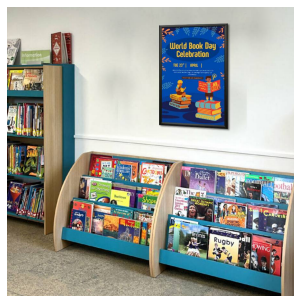

SwingSnaps 30x40 Poster Snap Open Frames (1 1/4" Security-Style)

FOR CURRENT PRICING, VISIT THE ID # LISTED ABOVE
FREE SHIPPING

Product Details

- 30x40 Snap Poster Frame with Security Tool
- Fits 30x40 Posters
- Quick-Changing, all 4 frame rails snap-open for easy poster changes
- Front Loading Frame for 30x40 posters and other signage
- Aluminum Snap Frame Profile: 1 1/4" Wide
- Narrow profile offers 11/16" overall off the wall depth
- Accepts printed material up to 1/16" thick
- Viewable Area: Moulding overlaps poster insert by 3/8" all around
- (3) Aluminum snap frame finishes available
- .040 Backing Board: Thin, durable backer board provides rigidity for your poster
- .020 clear PETG overlay is included to protect your poster insert
- **Security Tool included!** Ideal for high traffic, public environments.
- SwingSnap poster frames can mount either **Portrait or Landscape**
- Installs Easily: Punched holes in frame allow for easy surface mounting
- Hanging hardware is included

- Aluminum snap-open displays are for ****INDOOR** or ****OUTDOOR** use

**Make sure you laminate your insert material if going outdoors
**Poster Snap Frames are weather resistant...not water-proof

Customize your Snap Frames

- **Call to customize these Security SwingSnap Poster Snap Frames 30x40!**

Model	Insert Size	Overall Size	Viewable Area	Ships Via	Shipping Wt	How is Frame Shipped?
SSTR-3040	30" x 40"	31 3/4" x 41 3/4"	29 1/4" x 39 1/4"	UPS	15	Unassembled