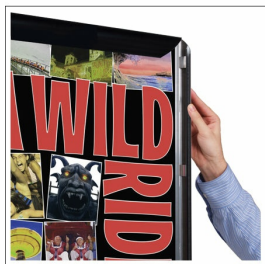

24 x 36 Poster Snap Frame with SwingSnap 1 5/8" Wide Aluminum Profile in Black & Silver Finishes

FOR CURRENT PRICING, VISIT THE ID # LISTED ABOVE
FREE SHIPPING

Product Details

- SwingSnap 24x36 Snap Frame
- Aluminum Frame: 1 5/8-Inch Wide Profile
- Fast Change, all 4 frame rails snap-open
- Holds 24x36 Signs, Graphics, or Posters
- Wall Mount Poster Display Frame
- Front Loading Frame for 24x36 posters and other signage
- Narrow profile offers 11/16" overall off the wall depth
- Accepts printed material up to 1/16" thick
- Viewable Area: Moulding overlaps poster insert by 3/4" all around
- (2) Aluminum snap frame finishes available
- .040 Backing Board: Thin, durable backer board provides rigidity for your poster
- .020 clear PETG overlay is included to protect your poster insert
- No Tools! All four frame sides snap-open easily by hand
- SwingSnap poster frames can mount either **Portrait or Landscape**
- Installs Easily: Punched holes in frame allow for easy surface mounting
- Hanging hardware is included

- Aluminum snap-open displays are for **INDOOR** or ****OUTDOOR** use

****Make sure you laminate your insert material if going outdoors**

****Poster Snap Frames are weather resistant...not water-proof**

Ceiling Mount Options

- **Common Applications:** Displaying "suspended" advertisements or menu's in front of windows or behind a counter or cash wrap is a great way to grab someone's attention and drive traffic and sales to your place of business.