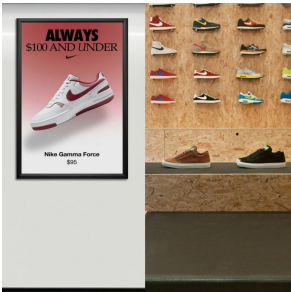

Customize your Snap Frames

- **Call to customize these Security SwingSnap Poster Snap Frames 27x39!**

Model	Insert Size	Overall Size	Viewable Area	Ships Via	Shipping Wt	How is Frame Shipped?
SSTR-2739	27" x 39"	28 3/4" x 40 3/4"	26 1/4" x 38 1/4"	UPS	15	Unassembled