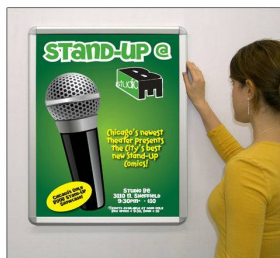

Customize your Snap Frames

- Call to customize Radius SwingSnap Poster Snap Frames!

Model	Insert Size	Overall Size	Viewable Area	Ships Via	Shipping Wt	How is Frame Shipped?
SSRC125-3036	30" x 36"	31 3/4" x 37 3/4"	29 1/4" x 35 1/4"	FedEx	19	Assembled