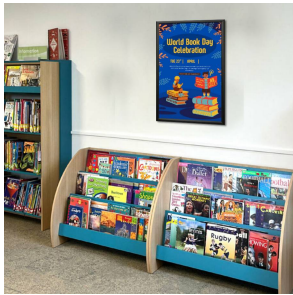

SwingSnaps 10x20 Poster Snap Open Frames (1 1/4" Security-Style)

FOR CURRENT PRICING, VISIT THE ID # LISTED ABOVE
FREE SHIPPING

Product Details

- 10x20 Snap Poster Frame with Security Tool
- Fits 10x20 Posters
- Quick-Changing, all 4 frame rails snap-open for easy poster changes
- Front Loading Frame for 10x20 posters and other signage
- Aluminum Snap Frame Profile: 1 1/4" Wide
- Narrow profile offers 11/16" overall off the wall depth
- Accepts printed material up to 1/16" thick
- Viewable Area: Moulding overlaps poster insert by 3/8" all around
- (3) Aluminum snap frame finishes available
- .040 Backing Board: Thin, durable backer board provides rigidity for your poster
- .020 clear PETG overlay is included to protect your poster insert
- **Security Tool included!** Ideal for high traffic, public environments.
- SwingSnap poster frames can mount either **Portrait or Landscape**
- Installs Easily: Punched holes in frame allow for easy surface mounting
- Hanging hardware is included

- Aluminum snap-open displays are for ****INDOOR** or ****OUTDOOR** use

**Make sure you laminate your insert material if going outdoors

**Poster Snap Frames are weather resistant...not water-proof

Customize your Snap Frames

- **Call to customize these Security SwingSnap Poster Snap Frames 10x20!**

Model	Insert Size	Overall Size	Viewable Area	Ships Via	Shipping Wt	How is Frame Shipped?
SSTR-1020	10" x 20"	11 3/4" x 21 3/4"	9 1/4" x 19 1/4"	UPS	6	Assembled