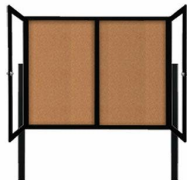

Free Standing Outdoor Enclosed Bulletin Board 40" x 40" with Posts | 2-Door, Sleek Radius-Edge Corners + Locking Metal Cabinet

FOR CURRENT PRICING, VISIT THE ID # LISTED ABOVE

Product Details

- 2-Door Outdoor Bulletin Board Display Case 40x40
- All-Weather Aluminum Display Cabinet Construction
- Free-Standing with 2 Posts (8 Foot)
- Smooth, Sleek Radius Edge Cabinet Corners
- Overall Corkboard Case Size: 40" Wide x 40" High
- Full-length piano hinges support each door
- Lockable Bulletin Board
- Security cam-lock on the front of each door (2 keys included)
- Overall Display Case Depth: 4"
- Interior Useable Depth: 2 5/8"
- 4 outdoor treated metal frame finishes
- Display Case Orientation: LANDSCAPE
- Break-Resistant Clear Acrylic Window (Lexan)
- Self-sealing natural cork interior
- Weep Holes on Cabinet Bottom help expel water + reduce condensation
- Weather-resistant aluminum backing with silicone sealant
- **Free Shipping** 40x40 Outdoor Display Case w 2 Doors and Radius Edge
- Call to Buy Custom Outdoor Bulletin Board Stands with 1, 2, or 3 Doors

Post Specifications

- Post Dimensions: 2" x 2" x 96" (8 Feet High)
- Posts are attached to the case through the sides. Pre-drilled holes will be provided on the posts for easy display case mounting
- Posts should be secured at least 3 feet into the ground for proper support.

[WHAT ARE OUTDOOR POSTS? \(\)](#)

Ordering Options

- Vinyl covering over corkboard
- Plastic Clear or Multi-Color Push Pins (100 per box)
- **Door Window: Break Resistant or Tempered Glass**
 - Break Resistant Acrylic: 1/8" thick, lightweight (Standard)
 - 1/4" Tempered Glass for public environments and locations that require this added safety feature. (Upcharge)
 - If chosen we will use our heavy duty door that will change one of 2 dimensions by 1/2". We will contact you if you do not indicate which dimension you would like adjusted in your order notes.
 - The viewable area can decrease by 1/2" or the overall size can be increased by 1/2".