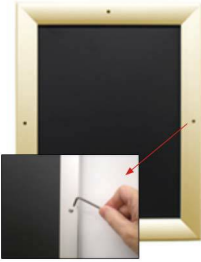

Extra Large Snap Frame 96x96 Ship UNASSEMBLED

- Aluminum snap-open displays are for **INDOOR** or ****OUTDOOR** use

**Make sure you laminate your insert material if going outdoors
**Poster Snap Frames are weather resistant...not water-proof

Ships Unassembled

- ALL snap frame sizes are cut to size, and prepped for easy assembly
- Takes minutes to assemble, Corner Key and Mounting Hardware Included

- ALL snap frame rail sizes 85" and larger will be **CUT in HALF** and

provided with a Straight Joiner Key to connect the two snap frame rails together.

This will create a seam in your snap frame rail where 2 or more pieces on one side of your frame will flip open.

The main reason for creating the seam is to reduce shipping costs. We will ship these chopped snap frame rails via common carrier ground service.

Each Frame Rail that is **CUT in HALF** will receive a **CENTERED** security screw

- We will ship any Length up to 144" in **FULL LENGTH** via Freight Carrier.

Please call us for your oversized snap frame dimensions to provide frame & freight costs

For Detailed Instructions on How to Assemble click on the Instruction Sheet ICON up above.

Custom Sizes & Shipping Options Available

- **Call to Customize Extra Large Security with Screw Snap Frames 96x96!**
- If you request a Snap Frame to be FULLY ASSEMBLED,

please call for a shipping quote.