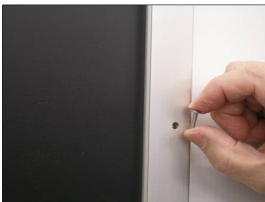

Extra Large Snap Frame 96x96 Ship UNASSEMBLED

- Aluminum snap-open displays are for **INDOOR** or ****OUTDOOR** use

**Make sure you laminate your insert material if going outdoors
**Poster Snap Frames are weather resistant...not water-proof

Ships Unassembled

- ALL snap frame sizes are cut to size, and prepped for easy assembly
- Takes minutes to assemble, Corner Key and Mounting Hardware Included

- ALL snap frame rail sizes 85" and larger will be **CUT in HALF** and

provided with a Straight Joiner Key to connect the two snap frame rails together.

This will create a seam in your snap frame rail where 2 or more pieces on one side of your frame will flip open.

The main reason for creating the seam is to reduce shipping costs. We will ship these chopped snap frame rails via common carrier ground service.

Each Frame Rail that is **CUT in HALF** will receive a **CENTERED** security screw

- We will ship any Length up to 144" in **FULL LENGTH** via Freight Carrier.

Please call us for your oversized snap frame dimensions to provide frame & freight costs

For Detailed Instructions on How to Assemble click on the Instruction Sheet ICON up above.

Custom Sizes & Shipping Options Available

- **Call to Customize Extra Large Security with Screw Snap Frames 96x96!**
- If you request a Snap Frame to be FULLY ASSEMBLED,

please call for a shipping quote.