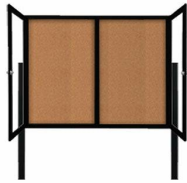

Freestanding Outdoor Enclosed Bulletin Board 40x50 with Posts (2 DOORS)

FOR CURRENT PRICING, VISIT THE ID # LISTED ABOVE

Product Details

- Outdoor Enclosed Bulletin Board
- Aluminum Display Cabinet Construction
- Free Standing with 2 Posts (8 Foot)
- Corner Style: **Mitered Corners with Radius Edges**
- 2 Door Bulletin Board
- Sleek frame with **Radius Edges** accentuates messages
- Overall Corkboard Case Size: **40" Wide x 50" High**
- Full length piano hinges support each door
- Lockable Bulletin Board
- Security cam-lock on the front of each door (2 keys included)
- Overall Display Case Depth: 4"
- Interior Useable Depth: 2 5/8"
- 4 outdoor treated metal frame finishes
- Display Case Orientation: **LANDSCAPE**
- Break Resistant Acrylic Window (Lexan)
- Self sealing natural cork interior
- Weep holes provided on bottom to reduce condensation build-up
- Weather resistant aluminum backing with silicone sealant
- **Free Shipping 40x50 Outdoor Display Case w 2 Doors and Radius Edge**
- **Call to Buy Custom Outdoor Bulletin Board Stands w 1, 2 or 3 Doors**

Post Specifications

- Post Dimensions: 2" x 2" x 96" (8 Feet High)
- Posts are attached to the case through the sides. Pre-drilled holes will be provided on the posts for easy display case mounting
- Posts should be secured at least 3 feet into the ground for proper support.

[WHAT ARE OUTDOOR POSTS? \(\)](#)

Ordering Options

- Vinyl covering over corkboard
- Plastic Clear or Multi-Color Push Pins (100 per box)
- **Door Window: Break Resistant or Tempered Glass**
 - Break Resistant Acrylic: 1/8" thick, lightweight (Standard)
 - 1/4" Tempered Glass for public environments and locations that require this added safety feature. (Upcharge)
 - If chosen we will use our heavy duty door that will change one of 2 dimensions by 1/2". We will contact you if you do not indicate which dimension you would like adjusted in your order notes.
 - The viewable area can decrease by 1/2" or the overall size can be increased by 1/2".