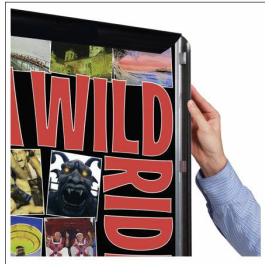

SwingSnaps 10 x 20 Poster Snap Frames (1 5/8" Wide Profile)

FOR CURRENT PRICING, VISIT THE ID # LISTED ABOVE
FREE SHIPPING

Product Details

- 10x20 Quick-Changing, all 4 frame rails snap-open for easy poster changes
- Fits 10x20 Signs, Graphics or Posters
- Front Loading Frame for 10x20 posters and other signage
- Snap Frame Profile: 1 5/8" Wide
- Narrow profile offers 11/16" overall off the wall depth
- Accepts printed material up to 1/16" thick
- Viewable Area: Moulding overlaps poster insert by 3/4" all around
- (2) Aluminum snap frame finishes available
- .040 Backing Board: Thin, durable backer board provides rigidity for your poster
- .020 clear PETG overlay is included to protect your poster insert
- No Tools! All four frame sides snap-open easily by hand
- SwingSnap poster frames can mount either **Portrait or Landscape**
- Installs Easily: Punched holes in frame allow for easy surface mounting
- Hanging hardware is included

• **Common Applications:** Displaying "suspended" advertisements or menus in front of windows or behind a counter or cash wrap is a great way to grab someone's attention and drive traffic and sales to your place of business.