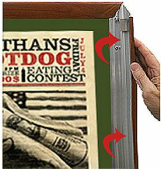

Designer Wood Snap Frames for Posters 27x40 (1" Wide Matboard)

FOR CURRENT PRICING, VISIT THE ID # LISTED ABOVE

1" VIEWABLE
MATBOARD

ALL FOUR SIDES
SNAP OPEN

Product Details

- 27x40 Snap Frame with 1" Matboard Border
- Poster snap frames 27 x 40 ships **fully assembled**
- Quick-Changing, all 4 frame rails snap-open for easy poster changes
- Holds 27x40 poster or sign
- Snap Frame Profile: 1 1/4" Wide
- Narrow profile offers 11/16" overall off the wall depth
- Accepts printed material up to 1/16" thick
- (3) Faux wood snap frame finishes available
- .040 Backing Board: Thin, durable backer board provides rigidity for your poster
- .020 clear PETG overlay is included to protect your poster insert
- No Tools! All four frame sides snap-open easily by hand
- SwingSnap poster frames can mount either **Portrait or Landscape**
- Installs Easily: Punched holes in frame allow for easy surface mounting
- Hanging hardware (screws) are included

- All Snap Poster Frames Shipped **ASSEMBLED**
- Designer snap-open sign frames are for **INDOOR USE ONLY**

Matboards Create Numerous Benefits

- The 1" wide Mat Border provides an upscale touch to your 27 x 40 poster insert with greater impact.
- Re-Printing of smaller size inserts will have cost savings.
- You can change your Mat Border colors anytime, and create an entire new look for your interior.

Matboard Details

- 1" Viewable Mat Border
- Matboard Overlaps Poster by 1" ALL AROUND
- (24) Beveled Matboard Colors Available
- Magnetic Clamps are placed onto the back of the Matboard

to secure your thin poster, graphic or image in place.