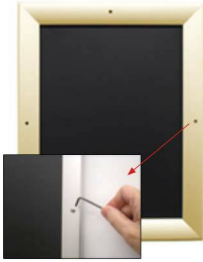

#### Product Details

**\*ALL 4 FRAME SIDES HAVE A SECURITY SCREW PLACED INTO THE CENTER OF EACH FRAME RAIL. THESE SCREWS SECURE THE SAFETY OF YOUR 20x24 POSTING AND PREVENT ANY TAMPERING.**

- Snap Lock Poster Frames with Security Screws + Allen Key Tool
- **Fits Posters 20x24**
- Wall Mount Poster Display Frames and Sign Holders
- Quick-Changing, **all 4 frame rails snap-open for easy poster changes**
- Front Loading Frame for posters and other signage
- Snap Frame Profile: 1 1/4" Wide
- Narrow profile offers 1" overall off the wall depth
- **Accepts 2 Printed Thicknesses: 3/8" & 1/2"**
- Viewable Area: Moulding overlaps poster insert by 3/8" all around
- **(8) Aluminum snap frame finishes available**
- **1/2" Silver Aluminum bottom frame rail is exposed from side view**

##### 3/8" Mounted Graphic Insert

All frames will include a .040 Black Backer Board

All frames will include a .020 Clear Overlay

##### 1/2" MAX Mounted Graphic Insert

.040 Black Backer Board **NOT INCLUDED** (can not fit)

.020 Clear Overlay **NOT INCLUDED** (can not fit)

#### Customize your Snap Frames

- **Customize Security Screw Extra Deep Poster Snap Frames 20 x 24!**
- If you request a larger size Snap Frame FULLY ASSEMBLED,

please call for a shipping quote.