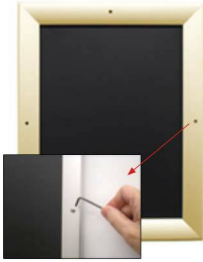

#### Product Details

**\*ALL 4 FRAME SIDES HAVE A SECURITY SCREW PLACED INTO THE CENTER OF EACH FRAME RAIL. THESE SCREWS SECURE THE SAFETY OF YOUR 22x28 POSTING AND PREVENT ANY TAMPERING.**

- Snap Lock Poster Frames with Security Screws + Allen Key Tool
- **Fits Posters 22x28**
- Wall Mount Poster Display Frames and Sign Holders
- Quick-Changing, **all 4 frame rails snap-open for easy poster changes**
- Front Loading Frame for posters and other signage
- Snap Frame Profile: 1 1/4" Wide
- Narrow profile offers 1" overall off the wall depth
- **Accepts 2 Printed Thicknesses: 3/8" & 1/2"**
- Viewable Area: Moulding overlaps poster insert by 3/8" all around
- **(9) Aluminum snap frame finishes available**
- **1/2" Silver Aluminum bottom frame rail is exposed from side view**

##### 3/8" Mounted Graphic Insert

All frames will include a .040 Black Backer Board

All frames will include a .020 Clear Overlay

##### 1/2" MAX Mounted Graphic Insert

.040 Black Backer Board **NOT INCLUDED** (can not fit)

.020 Clear Overlay **NOT INCLUDED** (can not fit)

#### Customize your Snap Frames

- **Customize Security Screw Extra Deep Poster Snap Frames 22 x 28!**
- If you request a larger size Snap Frame FULLY ASSEMBLED,

please call for a shipping quote.