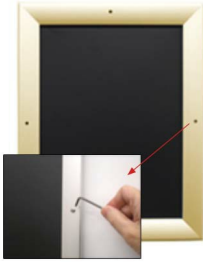

EXTRA-DEEP 22x28 Poster Snap Frames with Security Screws (for MOUNTED GRAPHICS)

FOR CURRENT PRICING, VISIT THE ID # LISTED ABOVE
FREE SHIPPING

For Mounted Posters

Product Details

***ALL 4 FRAME SIDES HAVE A SECURITY SCREW PLACED INTO THE CENTER OF EACH FRAME RAIL. THESE SCREWS SECURE THE SAFETY OF YOUR 22x28 POSTING AND PREVENT ANY TAMPERING.**

- Snap Lock Poster Frames with Security Screws + Allen Key Tool
- **Fits Posters 22x28**
- Wall Mount Poster Display Frames and Sign Holders
- Quick-Changing, **all 4 frame rails snap-open for easy poster changes**
- Front Loading Frame for posters and other signage
- Snap Frame Profile: 1 1/4" Wide
- Narrow profile offers 1" overall off the wall depth
- **Accepts 2 Printed Thicknesses: 3/8" & 1/2"**
- Viewable Area: Moulding overlaps poster insert by 3/8" all around
- **(9) Aluminum snap frame finishes available**
- **1/2" Silver Aluminum bottom frame rail is exposed from side view**

for all frame colors selected

- .040 Backing Board: Thin, durable backer board for 3/8" thick poster only
- .020 clear PETG overlay is included to protect thick poster insert (3/8" Only)
- **Allen Wrench Tool is included to help remove and secure your inserts**
- SwingSnap poster frames can mount either **Portrait or Landscape**
- Installs Easily: Punched holes in frame allow for easy surface mounting
- Hanging hardware included